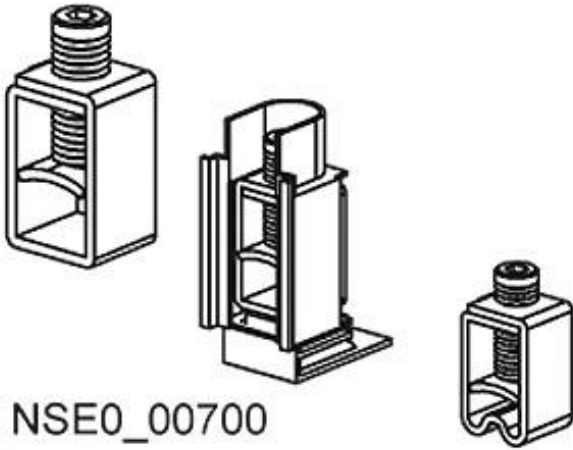

ACCESSORY FOR VL150XUL, (CG FRAME) BOX TERMINALS
COMPRISES 3 BOX TERMINALS 3 POLE

NSE0_00700

Figure similar

Model

product brandname

SENTRON

Accessories

accessories