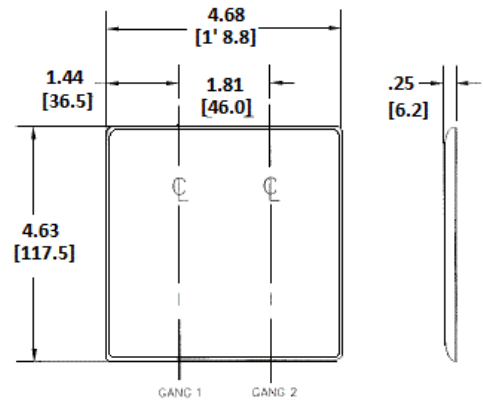

Wallplates Combination Wallplates, 2-Gang

HUBBELL

Features

- Reinforcement ribs for extra strength
- High-impact, self-extinguishing nylon material
- Captive screw feature holds mounting screw in place

Ordering Information

Description	Color	Catalog Number	UPC
2-Gang, 1-Blank, 1-Single Receptacle, 1.40" (35.6) Dia. Hole, 1-Blank, Strap Mount	Gray	NP147GY	883778105111

Listings

UL Listed
CSA Certified

Specifications

Material	Nylon
Plate Type	2-Gang
Plate Openings	Blank, Single Receptacle
Mounting Screws	Steel painted, slotted head
Appearance	Smooth

Online Resources

[Customer Use Drawing](#)
[eCatalog](#)

Dimensions in Inches (mm)

Hubbell Wiring Device-Kellems • Hubbell Incorporated (Delaware) • 40 Waterview Drive • Shelton, CT 06484

Phone (800) 288-6000 • Fax (800) 255-1031 • Specifications subject to change without notice.