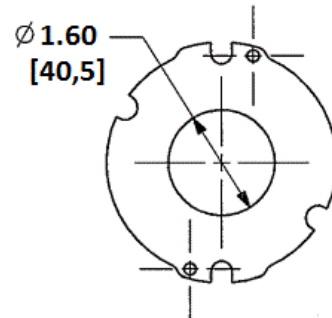

Features

- White Powder Coated

Ordering Information

- Includes necessary mounting hardware

Catalog Number	UPC	Description
S1R4SPTWIST	783585446073	Sub-plate with 1.6 inch diameter Twist-Lock opening

Standards

cULus Listed

Online Resources

Customer Use Drawing
eCatalog
Installation Instructions