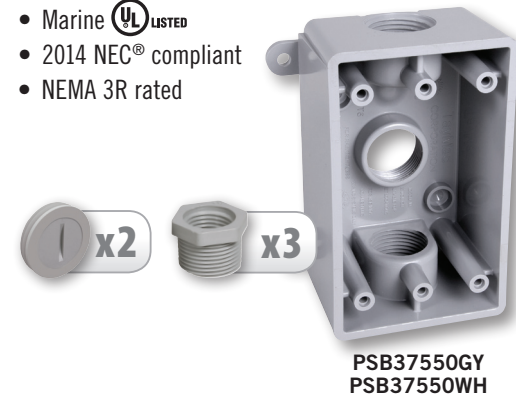

PRODUCT FEATURES

- High-impact polycarbonate construction provides maximum durability
- Patented Quick-Fit™ keyhole mounting system allows installation in under a minute
- Includes attached gasket and mounting hardware
- Base configuration with patented Knock-Out technology for custom fitting
- Lockable tab (1/8" shackle)
- Made in USA

COMPLIANCES

- **UL** File E116141
- 2014 NEC® compliant (article 406.9)
- NEMA 3R rated

Boxes

APPLICATIONS

- For general use whenever weatherproof protection is required.

PRODUCT FEATURES

- Durable high impact PVC construction
- Can be used for 1/2" and 3/4" conduit
- Includes 3/4" closure plugs and reducer bushings

COMPLIANCES

- Marine **UL** LISTED
- 2014 NEC® compliant
- NEMA 3R rated

Blank Covers

APPLICATIONS

- For general use whenever weatherproof protection is required.

PRODUCT FEATURES

- Durable high impact polycarbonate construction
- Includes attached gasket and mounting hardware

COMPLIANCES

- **UL** LISTED
- 2014 NEC® compliant
- NEMA 3R rated

Toggle/Device Covers

Patented Horseshoe Adapter Ensures a Snug Fit for Small and Large Head Switches

Lampholders and Accessories

APPLICATIONS