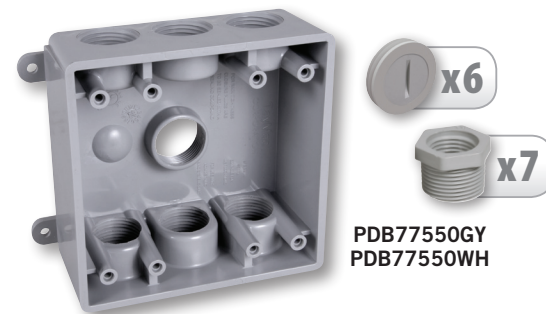

PRODUCT FEATURES

- High-impact polycarbonate construction provides maximum durability
- Patented Quick-Fit™ keyhole mounting system allows installation in under a minute
- Includes attached gasket and mounting hardware
- Base configuration with patented Knock-Out technology for custom fitting
- Lockable tab (1/8" shackle)
- Made in USA

COMPLIANCES

- **UL** File E116141
- 2014 NEC® compliant (article 406.9)
- NEMA 3R rated

Boxes

APPLICATIONS

- For general use whenever weatherproof protection is required.

PRODUCT FEATURES

- Durable high impact PVC construction
- Can be used for 1/2" and 3/4" conduit
- Includes 3/4" closure plugs and reducer bushings

COMPLIANCES

- Marine **UL** LISTED
- 2014 NEC® compliant
- NEMA 3R rated

Blank Covers

APPLICATIONS

- For general use whenever weatherproof protection is required.

PRODUCT FEATURES

- Durable high impact polycarbonate construction
- Includes attached gasket and mounting hardware

COMPLIANCES

- **UL** LISTED
- 2014 NEC® compliant
- NEMA 3R rated

Toggle/Device Covers

Patented Horseshoe Adapter Ensures a Snug Fit for Small and Large Head Switches

Lampholders and Accessories

APPLICATIONS