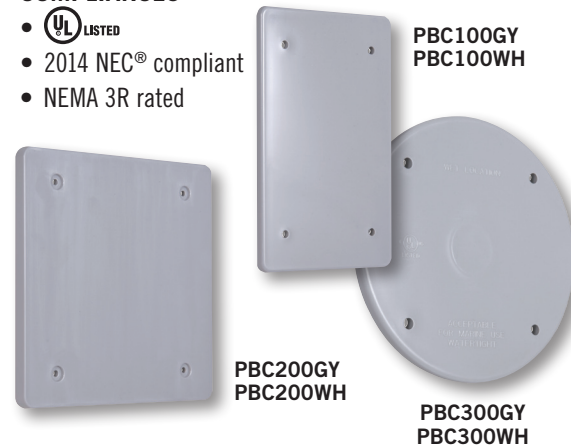

COMPLIANCES

- **UL** File E116141
- 2014 NEC® compliant (article 406.9)
- NEMA 3R rated

Boxes

APPLICATIONS

- For general use whenever weatherproof protection is required.

PRODUCT FEATURES

- Durable high impact PVC construction
- Can be used for 1/2" and 3/4" conduit
- Includes 3/4" closure plugs and reducer bushings

COMPLIANCES

- Marine **UL** LISTED
- 2014 NEC® compliant
- NEMA 3R rated

Blank Covers

APPLICATIONS

- For general use whenever weatherproof protection is required.

PRODUCT FEATURES

- Durable high impact polycarbonate construction
- Includes attached gasket and mounting hardware

COMPLIANCES

- **UL** LISTED
- 2014 NEC® compliant
- NEMA 3R rated

Toggle/Device Covers

Patented Horseshoe Adapter Ensures a Snug Fit for Small and Large Head Switches

Lampholders and Accessories

APPLICATIONS

- For general outdoor lighting use in wet, damp or dry locations.

PRODUCT FEATURES

- Durable high impact PBT construction
- Includes attached gasket and mounting hardware

COMPLIANCES

- **UL** LISTED
- 2014 NEC® compliant
- NEMA 3R rated