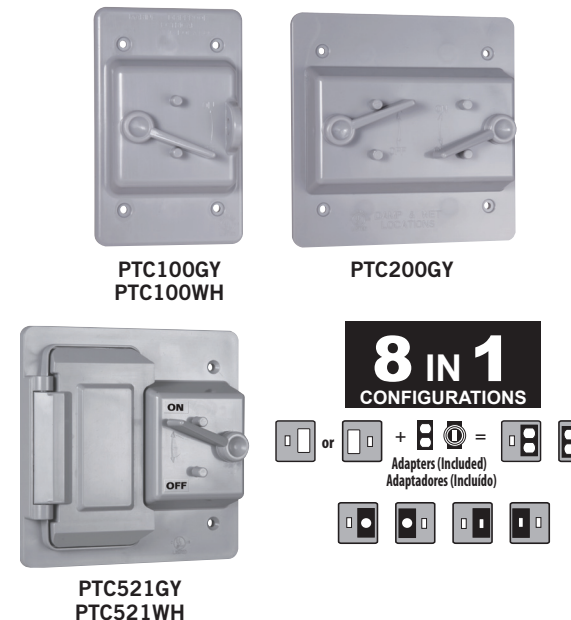

PRODUCT FEATURES

- High-impact polycarbonate construction provides maximum durability
- Patented Quick-Fit™ keyhole mounting system allows installation in under a minute
- Includes attached gasket and mounting hardware
- Base configuration with patented Knock-Out technology for custom fitting
- Lockable tab (1/8" shackle)
- Made in USA

COMPLIANCES

- **UL** File E116141
- 2014 NEC® compliant (article 406.9)
- NEMA 3R rated

Boxes

APPLICATIONS

- For general use whenever weatherproof protection is required.

PRODUCT FEATURES

- Durable high impact PVC construction
- Can be used for 1/2" and 3/4" conduit
- Includes 3/4" closure plugs and reducer bushings

COMPLIANCES

- Marine **UL** LISTED
- 2014 NEC® compliant
- NEMA 3R rated

Blank Covers

APPLICATIONS

- For general use whenever weatherproof protection is required.

PRODUCT FEATURES

- Durable high impact polycarbonate construction
- Includes attached gasket and mounting hardware

COMPLIANCES

- **UL** LISTED
- 2014 NEC® compliant
- NEMA 3R rated

Toggle/Device Covers

Patented Horseshoe Adapter Ensures a Snug Fit for Small and Large Head Switches

Lampholders and Accessories

APPLICATIONS