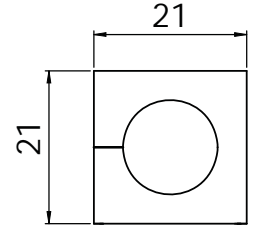

KT

Grommets, small, single

1

Product Description

Cable grommets KT small are used with the following cable entry frames:

KEL-U/KEL-ER/KEL-FG/KEL (8 - 36) | KVT (38 - 42)

The model range KT small is designed for cable diameters from 1 to 17 mm.

Assembly Note

When installing the grommets, the flat side should be facing the middle of the frame. This allows the flat sides of adjacent grommets to match up and provide a secure seal.

Specifications KT gray