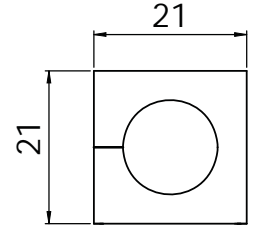

KT

Grommets, small, single

1

Description	Type	Order No	Order No	Clamping range	PU
		grey	black		

Product description

Cable grommets KT small are used with the following cable entry frames:

KEL-U/KEL-ER/KEL-FG/KEL (8 - 36) | KVT (38 - 42)

The model range KT small is designed for cable diameters from 1 to 17 mm.

Assembly note

When installing the grommets, the flat side should be facing the middle of the frame. This allows the flat sides of adjacent grommets to match up and provide a secure seal.