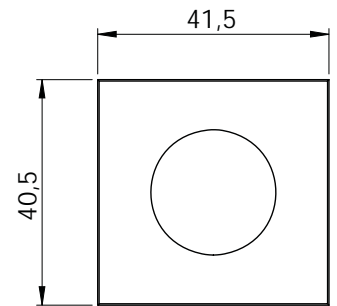

KT

Grommets, large

IP54 IP65

KT / KT-DPF large

KTMB large

1

Product description

Cable grommets KT large accept a wide range of cable diameters from 16 to 35 mm. They are used with the following cable entry frames:

KEL-U/KEL-ER/KEL-FG/KEL (8 - 36) | KVT (38 - 42)

ATG adapter grommets provide the possibility to hold a small KT grommet to reduce the clamping range down to 1 mm.

Specifications KT grey

Material Elastomer
Flame class UL94-Vo, self-extinguishing
IP rating KT round, single: up to IP65 (in combination with KEL-ER frame) ATG/BTG: IP54
NEMA type rating up to NEMA type 4X (acc. to UL 50E)
Temperature - 40°C to + 90°C (static)
Properties Halogen-free, silicone-free

Specifications KT black

Material Elastomer
Flame class UL94-HB
IP rating KT round, single: up to IP65 (in combination with KEL-ER frame) ATG/BTG: IP54
NEMA type rating up to NEMA type 4X (acc. to UL 50E)
Temperature - 30°C to + 90°C (static)
Properties Higher chemical resistance

Description	Type	Order No. grey	Order No. black	Clamping range	PU
-------------	------	----------------	-----------------	----------------	----

ATG	ATG	41253	41353	Adapter grommet	10
BTG	BTG	41252	41352	Blank grommet or 5 - 20 mm	10
KT round	KT 16	41216	41316	16 - 17 mm	10
	KT 17	41217	41317	17 - 18 mm	10
	KT 18	41218	41318	18 - 19 mm	10
	KT 19	41219	41319	19 - 20 mm	10
	KT 20	41220	41320	20 - 21 mm	10
	KT 21	41221	41321	21 - 22 mm	10
	KT 22	41222	41322	22 - 23 mm	10
	KT 23	41223	41323	23 - 24 mm	10
	KT 24	41224	41324	24 - 25 mm	10
	KT 25	41225	41325	25 - 26 mm	10
	KT 26	41226	41326	26 - 27 mm	10
	KT 27	41227	41327	27 - 28 mm	10
	KT 28	41228	41328	28 - 29 mm	10
	KT 29	41229	41329	29 - 30 mm	10
KT 30	41230	41330	30 - 31 mm	10	
KT 31	41231	41331	31 - 32 mm	10	
KT 32	41232	41332	32 - 33 mm	10	
KT 33	41233	41333	33 - 34 mm	10	
KT 34	41234	41334	34 - 35 mm	10	