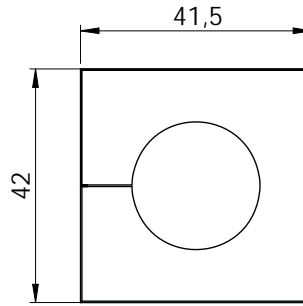

KT

Grommets, large

IP54 IP65

KT / KT-DPF large

KTMB large

1

Product description

Cable grommets KT large accept a wide range of cable diameters from 16 to 35 mm. They are used with the following cable entry frames:

KEL-U/KEL-ER/KEL-FG/KEL (8 - 36) | KVT (38 - 42)

ATG adapter grommets provide the possibility to hold a small KT grommet to reduce the clamping range down to 1 mm.

Specifications KT grey

Material Elastomer
Flame class UL94-Vo, self-extinguishing
IP rating KT round, single: up to IP65 (in combination with KEL-ER frame) ATG/BTG: IP54
NEMA type rating up to NEMA type 4X (acc. to UL 50E)
Temperature - 40°C to + 90°C (static)
Properties Halogen-free, silicone-free

Specifications KT black

Material Elastomer
Flame class UL94-HB
IP rating KT round, single: up to IP65 (in combination with KEL-ER frame) ATG/BTG: IP54
NEMA type rating up to NEMA type 4X (acc. to UL 50E)
Temperature - 30°C to + 90°C (static)
Properties Higher chemical resistance

Description	Type	Order No. grey	Order No. black	Clamping range	PU
-------------	------	----------------	-----------------	----------------	----

ATG	ATG	41253	41353	Adapter grommet	10
BTG	BTG	41252	41352	Blank grommet or 5 - 20 mm	10
KT round	KT 16	41216	41316	16 - 17 mm	10
	KT 17	41217	41317	17 - 18 mm	10
	KT 18	41218	41318	18 - 19 mm	10
	KT 19	41219	41319	19 - 20 mm	10
	KT 20	41220	41320	20 - 21 mm	10
	KT 21	41221	41321	21 - 22 mm	10
	KT 22	41222	41322	22 - 23 mm	10
	KT 23	41223	41323	23 - 24 mm	10
	KT 24	41224	41324	24 - 25 mm	10
	KT 25	41225	41325	25 - 26 mm	10
	KT 26	41226	41326	26 - 27 mm	10
	KT 27	41227	41327	27 - 28 mm	10
	KT 28	41228	41328	28 - 29 mm	10
	KT 29	41229	41329	29 - 30 mm	10
KT 30	41230	41330	30 - 31 mm	10	
KT 31	41231	41331	31 - 32 mm	10	
KT 32	41232	41332	32 - 33 mm	10	
KT 33	41233	41333	33 - 34 mm	10	
KT 34	41234	41334	34 - 35 mm	10	