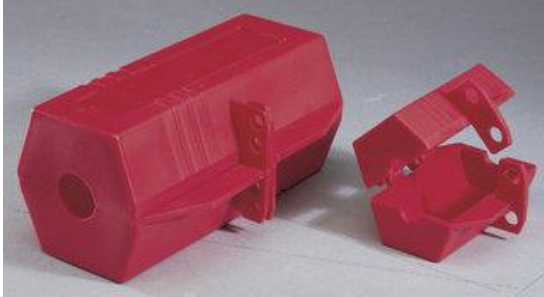

Plug Lockout, 220/550V, 3-1/4x3-1/4x7 in.

Features

- Accommodate a variety of electrical plug and cord sizes to prevent accidental connection or disconnection
- Durable plastic body resists wear, chemicals and abuse
- Accommodates cable ties or padlocks with up to 3/8 in. shackles

Models

Description	Catalog #
Plug Lockout, 220/550V, 3-1/4x3-1/4x7 in.	44-819