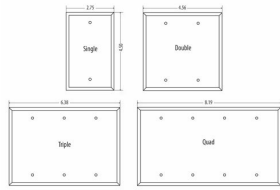

STANDARD - STAINLESS STEEL

**Standard Metal Wallplates: Stainless Steel
Single Receptacle 1.6 in. Hole**

E07

Catalog #: WSS-SR1

APPLICATIONS

Designed for use in home, commercial and industrial settings for enhanced durability and appearance.
N/A

Gangs: 1

PRODUCT MEASUREMENTS

Wt. Ea. (Lbs.): 0.163

PACKAGING

Package Type: Polybag
Std. Pkg.: 10
Product UPC-A Labeled: Yes
Weight (Lbs. Per/C): 16.30
Ship Carton Length (in.): 16.54
Ship Carton Width (in.): 12.60
Ship Carton Height (in.): 5.51
Ctn Weight (Lbs.): 14.79
Pallet Qty: 6250.00
UPC Number: 092326180207
I2of5: 50092326180202