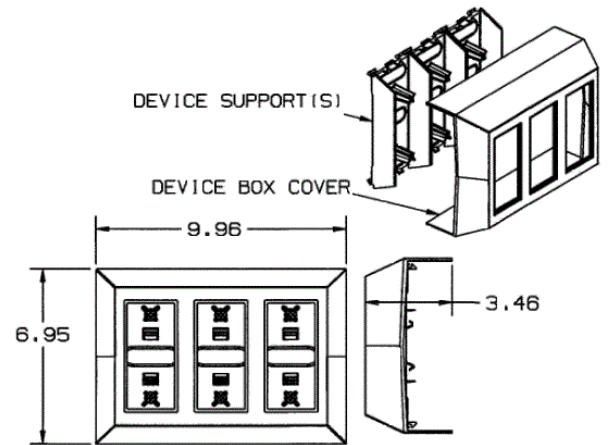

Raceway
Non-Metallic Raceway
PS3 Super BaseTrak[®] 3-Gang Full
Capacity Box

HUBBELL

Features

- 1-, 2- and 3-Gang boxes that allows full capacity from PS3 Raceway to box for either power or datacom applications.
- See page R-63 for recommended single gang "KP" plate options.

Ordering Information

Description	Color	UPC Number	Catalog Number
3-Gang Full Capacity Boxes	Office White	783585090023	PS3FCIB3G

Listings

UL Listed
CSA Certified

Specifications

Height	6.95"
Width	9.96"
Length	3.46"

Online Resources

Customer Use Drawing
eCatalog
Installation Instructions

Dimensions in Inches (mm)

Hubbell Wiring Device-Kellems • Hubbell Incorporated (Delaware) • 40 Waterview Drive • Shelton, CT 06484