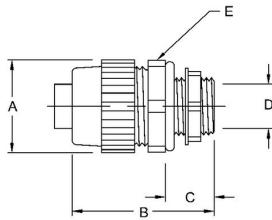

EXTRA FLEXIBLE CONDUIT AND CORD CONNECTORS - NONMETALLIC

Straight Extra Flexible Tubing Connector, Nylon
N/A

B56

Catalog #: 4742

APPLICATIONS

For use in dry or wet locations when the conduit and fittings are not subject to physical damage
Use extra flexible tubing and connectors whenever added flexibility is required for installation, operation, or maintenance

PRODUCT FEATURES

All black nonmetallic construction ends metal fatigue and separation problems, and provides superior corrosion resistance
Each connector is supplied with a Neoprene O-ring and nylon locknut
SWIVEL-LOK® multi-position connector (trade sizes 3/8 in. to 1 in.) twists from 0° to 90°, easing installation in difficult locations and eliminating the need to stock other angle connectors
N/A

UL LISTED

Standard 514B

CSA

C22.2 No. 18

NEMA

NEMA Type 4x, 12 and 13

GENERAL PRODUCT INFORMATION

Trade Size: 1/2 in.

DRAWING DIMENSIONS

Dimension A: 1.30 in.
Dimension B: 2.14 in.
Dimension C: .57 in.
Dimension D: .55 in.
Dimension E: A/C 1.41 in., A/F 1.30 in.

PACKAGING

Package Type: Carton
Ship Carton Qty.: 25
Product UPC-A Labeled: No
Weight (Lbs. Per/C): 6.20
Ship Carton Length (in.): 8.75
Ship Carton Width (in.): 5.00
Ship Carton Height (in.): 4.00
Ctn Weight (Lbs.): 1.55
UPC Number: 050169047422
I2of5: 50050169047427