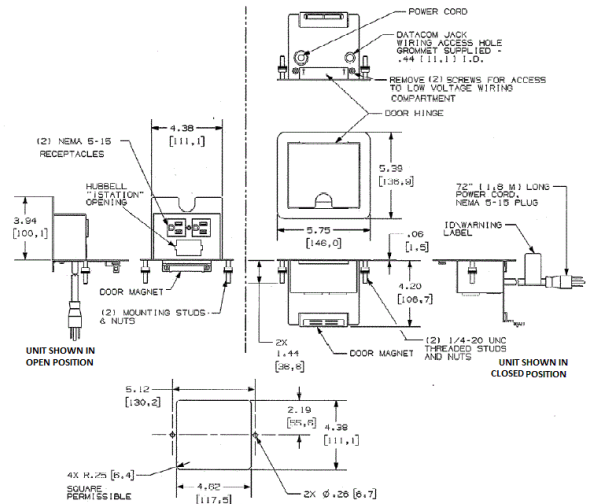

Floor Boxes
Pre-Wired Work Surface Series
Connectivity Boxes

Ordering Information

Description	Finish	UPC	Catalog Number
Two pre-wired 15A	Black	783585315195	WSBC21UBK

Specifications

Dimensions	5.75"L x 5.39"W x 4.25"H
------------	--------------------------

Online Resources

- Customer Use Drawing
- eCatalog
- Installation Instructions

Dimensions in Inches (mm)

Hubbell Wiring Device-Kellems • Hubbell Incorporated (Delaware) • 40 Waterview Drive • Shelton, CT 06484