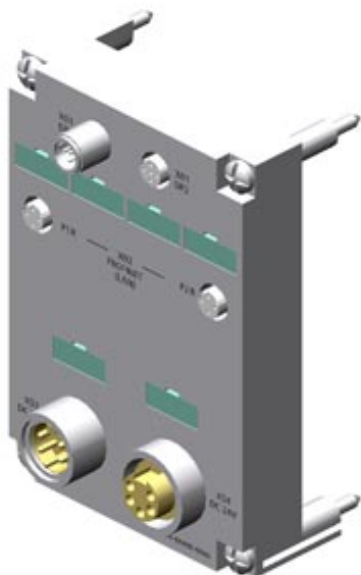

SIMATIC DP, Connection modules f. ET200PRO CPU IM 154-8
PN/DP, 4xM12 and 2x 7/8", for PROFINET and PROFIBUS DP

Dimensions

Width	90 mm
Height	130 mm
Depth	51 mm

last modified: 08/14/2019