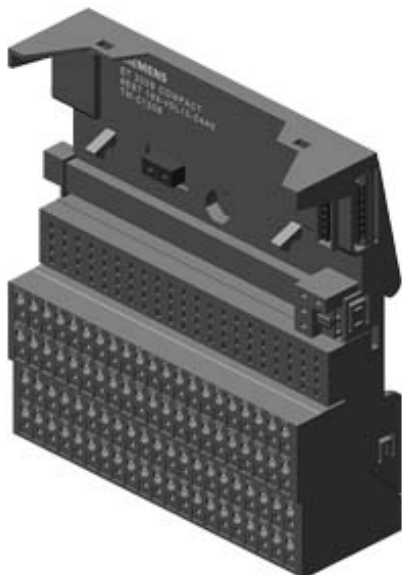

SIMATIC DP, Terminal module TM-C120S for ET 200S Compact,  
Screw terminals, 4x 21 terminal connections, suitable for 32-channel  
mod. in 2-wirer system

## Dimensions

Width	120 mm
Height	132 mm
Depth	43 mm

**last modified:** 08/15/2019