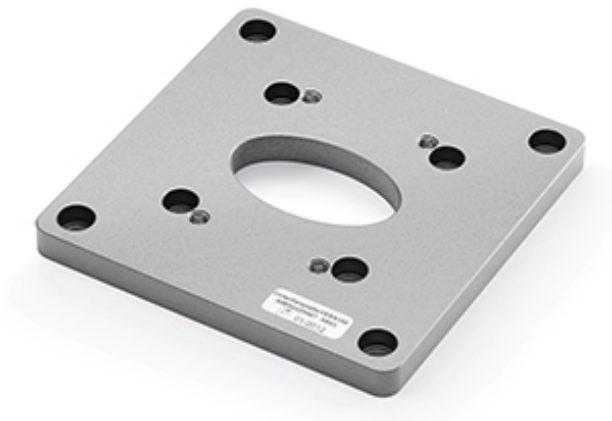

Adapter set VESA 100 for fully enclosed HMI devices 1 adapter plate and 8 screws not suitable for 19" pro devices

General information

| | |
|--------------------------|----------------------|
| Product type designation | Adapter set VESA 100 |
|--------------------------|----------------------|