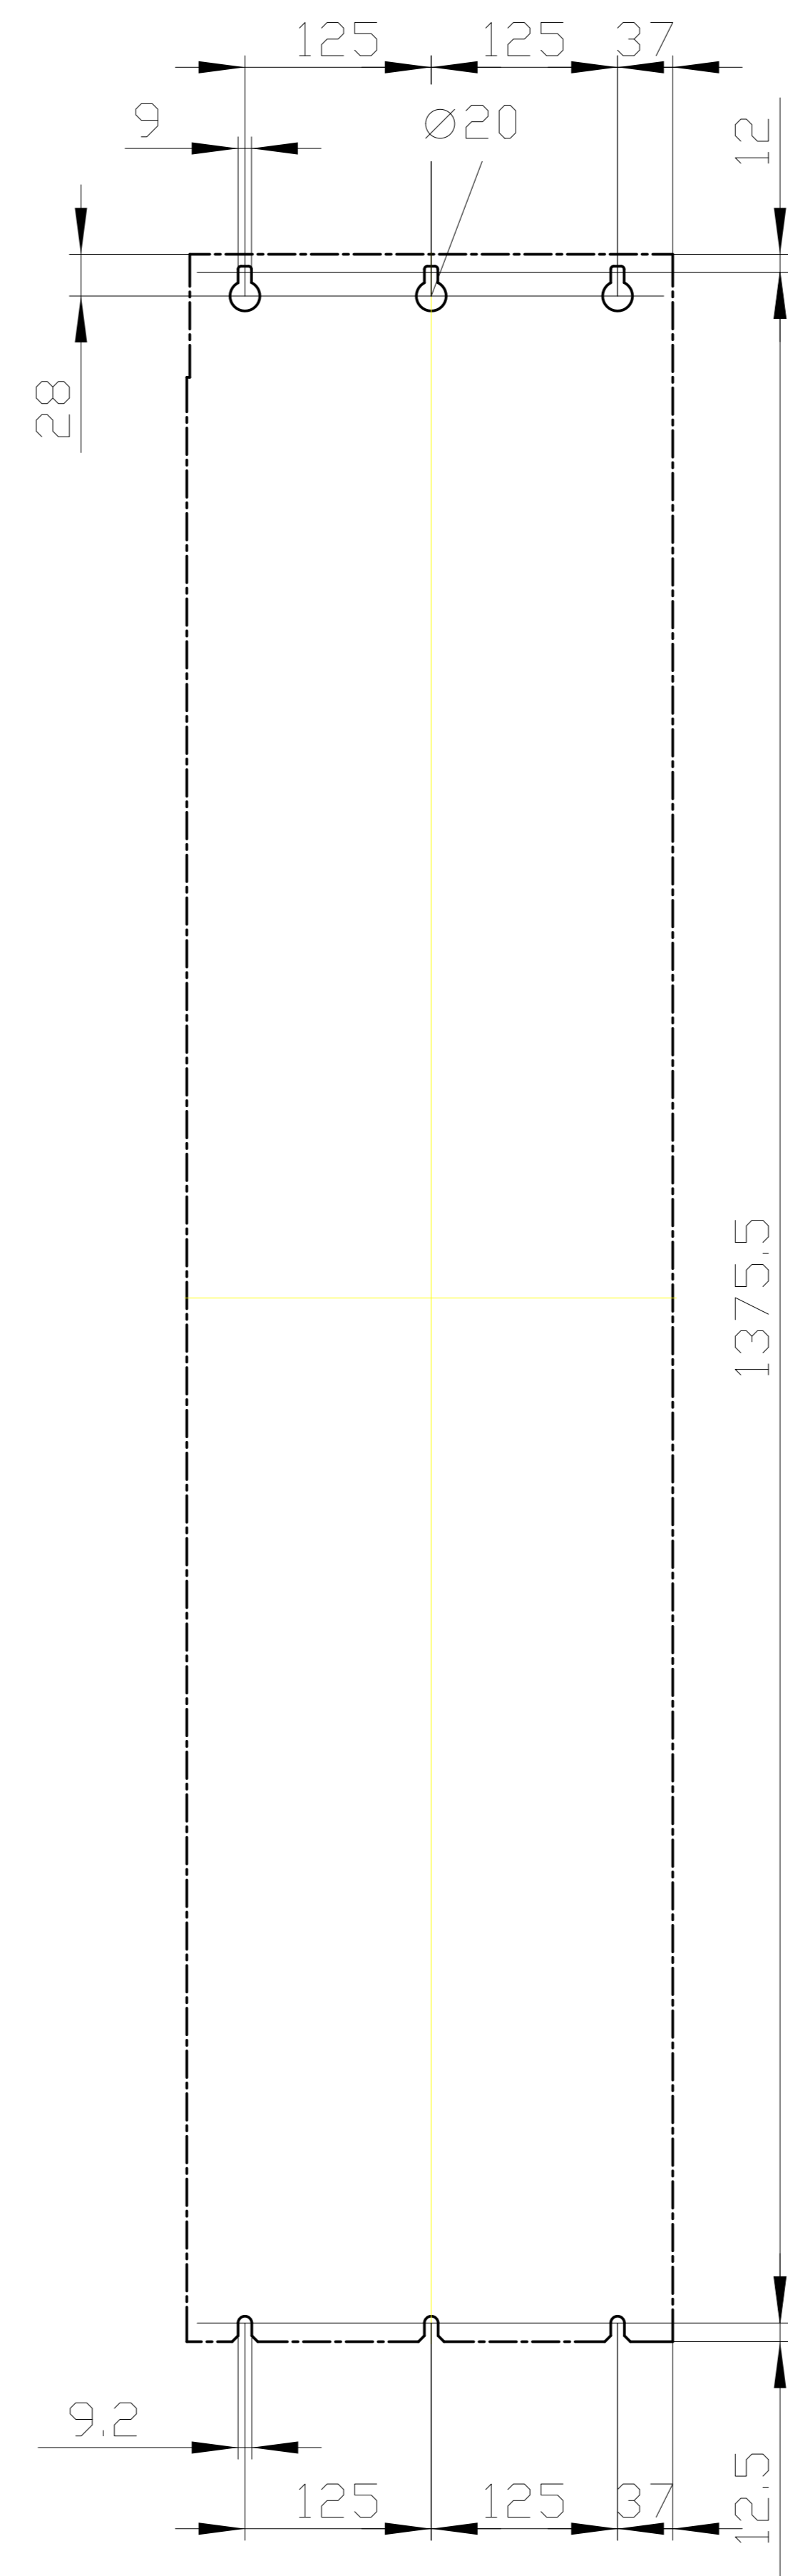

Tolerance	Surface	Material	Weight	Scale
±0.1			NOOY	ØPVN
Author	Creator	Department	ÖS	
Approval	Change Order	Item No	T æ : ^ & @ } *	
Revision	Index	Doc No	MLFB	
Project No	Ref No	Paper Size	ØH	
		1st Language	^}	
		2nd Language	à^	
		Sheet	F of F	

SIEMENS V@ A T æ A H E A F K I K G O O U V A G E F J

© Siemens AG 2016

NOE O O O U V N

NUUVW P O P N