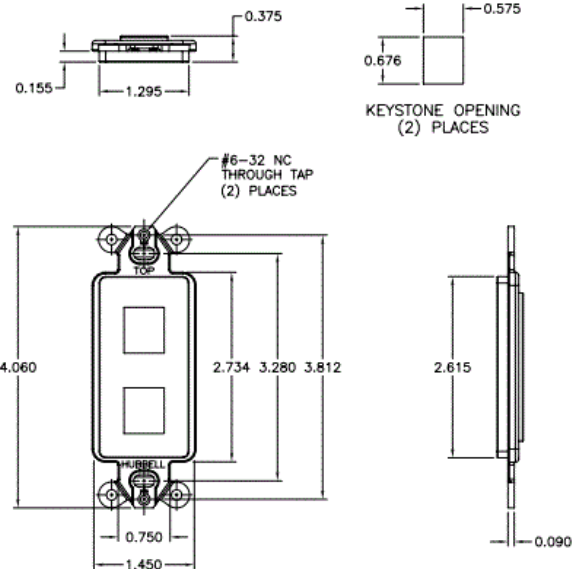

iStation
Wallplates

Decorator Frame

Features

- Integrates with all Hubbell keystone connections (AV, data, and fiber)
- 2-Port

Ordering Information

Description	Color	Catalog No.	UPC
iStation Decorator Outlet Frame, Unloaded, 2-Port	Gray	ISF2GY	662620831824

Listings

UL and cUL Listed 1863
RoHS Compliant

Specifications

Plate Material	High-impact thermoplastic (UL 94V-0)

HUBBELL

Online Resources

Customer Use Drawing
eCatalog