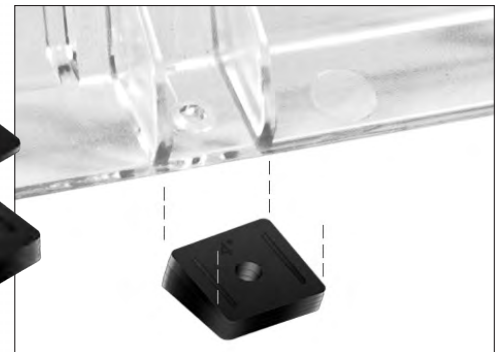

Adjustable Wedges Included

CATALOG #	SIZE (INSIDE)	COMPATIBILITY	PKG. TYPE	STD. PKG.	BARCODE
PTAC Air Deflector					
DA28	28.5"	Fits Amana® A, B and C series units	Polybag	4	|||||||
DF30	30"	Fits most Friedrich® models and other similar size units	Polybag	4	|||||||
DG28	29.5"	Fits GE® Zonline® models 2100, 2600, 3100 and 5100	Polybag	4	|||||||
DG30	30.25"	Fits GE® Zonline® models 2200, 2500, 2800, 3200, 3500, 3800, 5200 and 5500	Polybag	4	|||||||

SEE END OF SECTION (PG E24) FOR DETAILED DRAWINGS >>