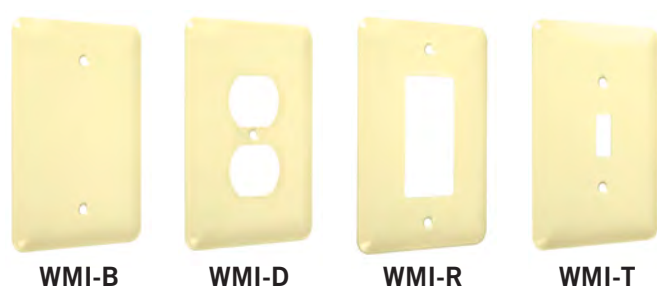

SEE END OF SECTION (PG E21) FOR DETAILED DRAWINGS >>

MAXI/PRINCESS METAL WALLPLATES – IVORY SMOOTH

PRINCESS

MAXI

MAXI / PRINCESS

CATALOG #	DESCRIPTION	COLOR	PKG. TYPE	STD. PKG.	BARCODE
Princess Metal Wallplate: Ivory Smooth					
WRI-T	Toggle	Ivory Smooth	Polybag	25	
WRI-B	Blank	Ivory Smooth	Polybag	25	
WRI-R	Decorator/Rocker	Ivory Smooth	Polybag	25	
WRI-D	Duplex	Ivory Smooth	Polybag	25	
Maxi Metal Wallplate: Ivory Smooth					
WMI-T	Toggle	Ivory Smooth	Polybag	25	
WMI-R	Decorator/Rocker	Ivory Smooth	Polybag	25	
WMI-D	Duplex	Ivory Smooth	Polybag	25	
WMI-B	Blank	Ivory Smooth	Polybag	25	
Maxi/Princess Metal Wallplate: Ivory Smooth					
WRI-TT	2-Toggle	Ivory Smooth	Polybag	10	
WRI-TTT	3-Toggle	Ivory Smooth	Polybag	10	
WRI-RR	2-Decorator/Rocker	Ivory Smooth	Polybag	10	
WRI-RRR	3-Decorator/Rocker	Ivory Smooth	Polybag	10	
WRI-DD	2-Duplex	Ivory Smooth	Polybag	10	
WRI-BB	2-Blank	Ivory Smooth	Polybag	10	
WRI2-2	2-Gang Single Outlet 2.15"	Ivory Smooth	Polybag	10	
WRI-TD	Toggle Duplex	Ivory Smooth	Polybag	10	
WRI-TR	Toggle Decorator/Rocker	Ivory Smooth	Polybag	10	

SEE END OF SECTION (PG E21) FOR DETAILED DRAWINGS >>

MAXI/PRINCESS METAL WALLPLATES – IVORY TEXTURED

PRINCESS

WRTI-B WRTI-T WRTI-R WRTI-D

MAXI

WMTI-B WMTI-T WMTI-R WMTI-D WMTI-SR2

MAXI / PRINCESS

WRTI-TT WRTI-TTT WRTI-TTTT WRTI-5T WRTI-TR