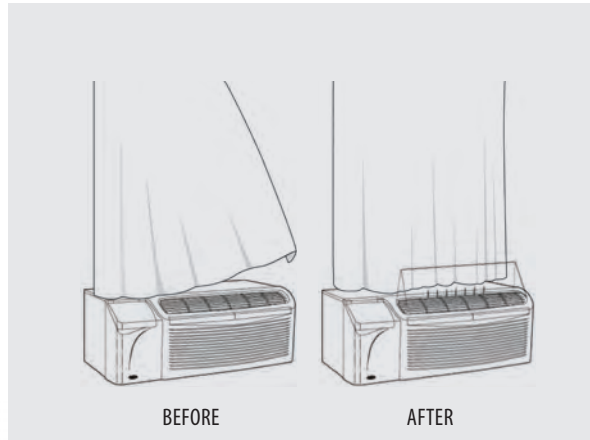

PRODUCT FEATURES

- Patented rotating removable hinge makes adjusting the thermostat more convenient by eliminating the need to completely remove the cover.
- Lid can be removed for ease of thermostat installation.
- Patented hinge includes high strength locking features to ensure that the lid cannot be removed when closed.
- Includes tumbler lock with two keys
- Heavy duty polycarbonate
- Includes mounting screws and anchors
- Mounts horizontally or vertically
- Low profile
- Can be mounted in any one of four directions

SEE END OF SECTION (PG E23) FOR DETAILED DRAWINGS >>

AIR DEFLECTORS

APPLICATIONS

- Saves energy and adds comfort by redirecting the flow of air through-out home or office.

PRODUCT FEATURES

- Heavy duty polystyrene
- Easy to install
- Includes mounting hardware
- (15) adapter wedges included for precision installation