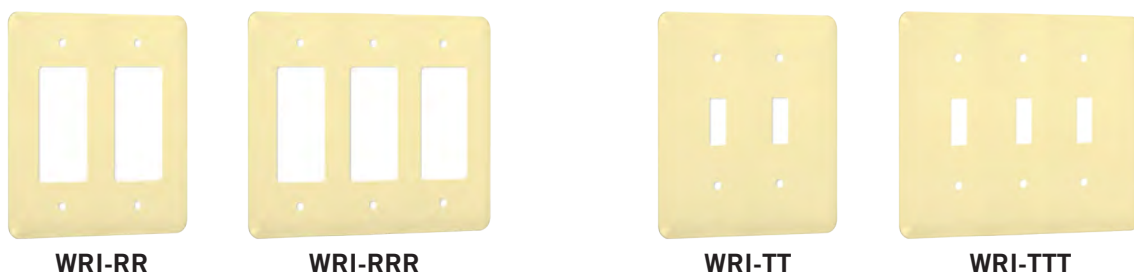

SEE END OF SECTION (PG E21) FOR DETAILED DRAWINGS >>

MAXI/PRINCESS METAL WALLPLATES – IVORY SMOOTH

PRINCESS

MAXI

MAXI / PRINCESS

CATALOG #	DESCRIPTION	COLOR	PKG. TYPE	STD. PKG.	BARCODE
Princess Metal Wallplate: Ivory Smooth					
WRI-T	Toggle	Ivory Smooth	Polybag	25	
WRI-B	Blank	Ivory Smooth	Polybag	25	
WRI-R	Decorator/Rocker	Ivory Smooth	Polybag	25	
WRI-D	Duplex	Ivory Smooth	Polybag	25	
Maxi Metal Wallplate: Ivory Smooth					
WMI-T	Toggle	Ivory Smooth	Polybag	25	
WMI-R	Decorator/Rocker	Ivory Smooth	Polybag	25	
WMI-D	Duplex	Ivory Smooth	Polybag	25	
WMI-B	Blank	Ivory Smooth	Polybag	25	
Maxi/Princess Metal Wallplate: Ivory Smooth					
WRI-TT	2-Toggle	Ivory Smooth	Polybag	10	
WRI-TTT	3-Toggle	Ivory Smooth	Polybag	10	
WRI-RR	2-Decorator/Rocker	Ivory Smooth	Polybag	10	
WRI-RRR	3-Decorator/Rocker	Ivory Smooth	Polybag	10	
WRI-DD	2-Duplex	Ivory Smooth	Polybag	10	
WRI-BB	2-Blank	Ivory Smooth	Polybag	10	
WRI2-2	2-Gang Single Outlet 2.15"	Ivory Smooth	Polybag	10	
WRI-TD	Toggle Duplex	Ivory Smooth	Polybag	10	
WRI-TR	Toggle Decorator/Rocker	Ivory Smooth	Polybag	10	