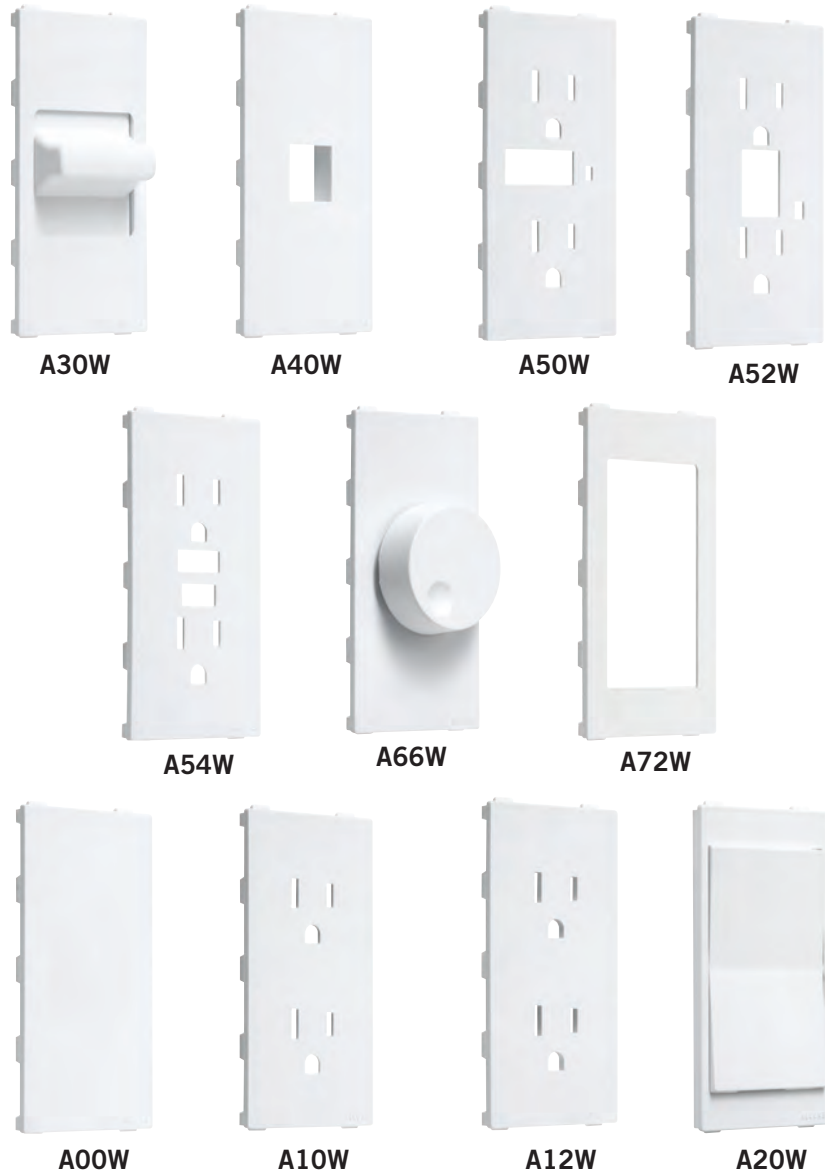

PLASTIC WALLPLATES – ALLURE™

APPLICATIONS

- Allure™ wallplates cover outdated, mismatched receptacles; transforming them to a clean-line, sleek, contemporary look with no visible screws.

PRODUCT FEATURES

- Use one plate with different inserts to fit any combination of outlet and switch.
- Upgrade the look of a home in seconds with the innovative style of Allure™ designer wallplates.
- Quick and easy to install in under a minute with no electrical work
- Saves time and money by covering existing devices instead of replacing
- Polycarbonate material resists wear and tear
- Visit www.allureplates.com for more information and instructional videos

U.S. Patent 6,511,343

CATALOG #	DESCRIPTION	COLOR	PKG. TYPE	STD. PKG.	BARCODE
Allure™ Inserts					
A30W	Toggle Switch	White	Card	6	|||||||
A40W	Multi-Port	White	Card	3	|||||||
A50W	GFCI*	White	Card	3	|||||||
A52W	GFCI*	White	Card	3	|||||||
A54W	GFCI*	White	Card	3	|||||||
A66W	Rotary Dimmer	White	Card	3	|||||||
A72W	Universal Insert	White	Card	3	|||||||
A00W	Blank	White	Card	3	|||||||
A10W	Decorator Outlet	White	Card	3	|||||||
A12W	Duplex Outlet	White	Card	6	|||||||
A20W	Rocker Switch	White	Card	3	|||||||

SEE END OF SECTION (PG E22) FOR DETAILED DRAWINGS >>