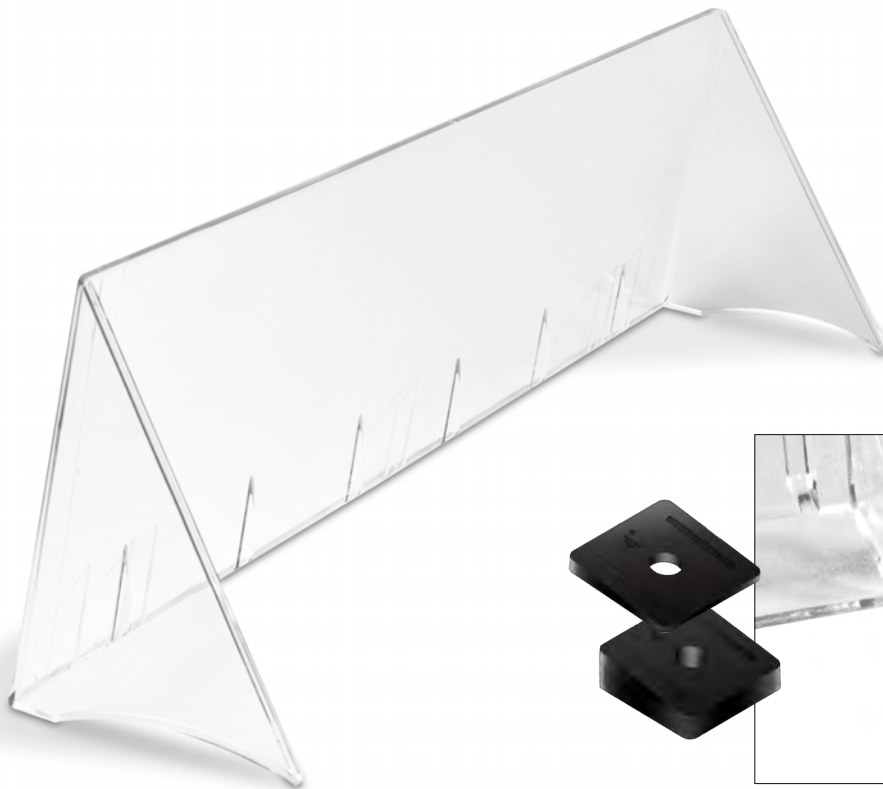

PRODUCT FEATURES

- Patented rotating removable hinge makes adjusting the thermostat more convenient by eliminating the need to completely remove the cover.
- Lid can be removed for ease of thermostat installation.
- Patented hinge includes high strength locking features to ensure that the lid cannot be removed when closed.
- Includes tumbler lock with two keys
- Heavy duty polycarbonate
- Includes mounting screws and anchors
- Mounts horizontally or vertically
- Low profile
- Can be mounted in any one of four directions

SEE END OF SECTION (PG E23) FOR DETAILED DRAWINGS >>

AIR DEFLECTORS

APPLICATIONS

- Saves energy and adds comfort by redirecting the flow of air through-out home or office.

PRODUCT FEATURES

- Heavy duty polystyrene
- Easy to install
- Includes mounting hardware
- (15) adapter wedges included for precision installation