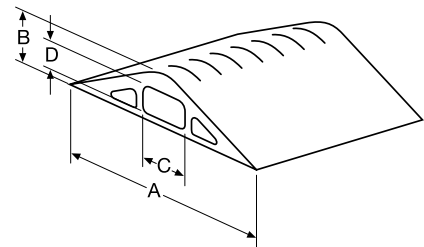

FloorTrak® 10 (Heavy Duty)

Color	Length Feet (meters)	Catalog Number
Black	3.0' (.914)	FT10BK3
Black	5.0' (1.52)	FT10BK5
Yellow	3.0' (.914)	FT10Y3
Yellow	5.0' (1.52)	FT10Y5

Accessories

Description	Catalog Number
1" Wide, 75' Roll Double-Sided Adhesive Tape.	FTT1
2" Wide, 75' Roll Double-Sided Adhesive Tape.	FTT2

Dimensions

FloorTrak®	FT2 in. (mm)	FT3 in. (mm)	FT4 in. (mm)	FT10 (Heavy Duty) in. (mm)
Width (A)	2.75" (69.9)	3.00" (76.2)	3.25" (82.6)	5.6" (142.24)
Height (B)	.53" (13.5)	.75" (19.1)	1.10" (27.9)	1.7" (43.18)
Center Hole (Cx D)	.60" x .31" (15.2) x (7.9)	.75" x .50" (19.1) x (12.7)	1.21" x .75" (30.7) x (19.1)	1.81" x 1.25" (45.98 x 31.75)