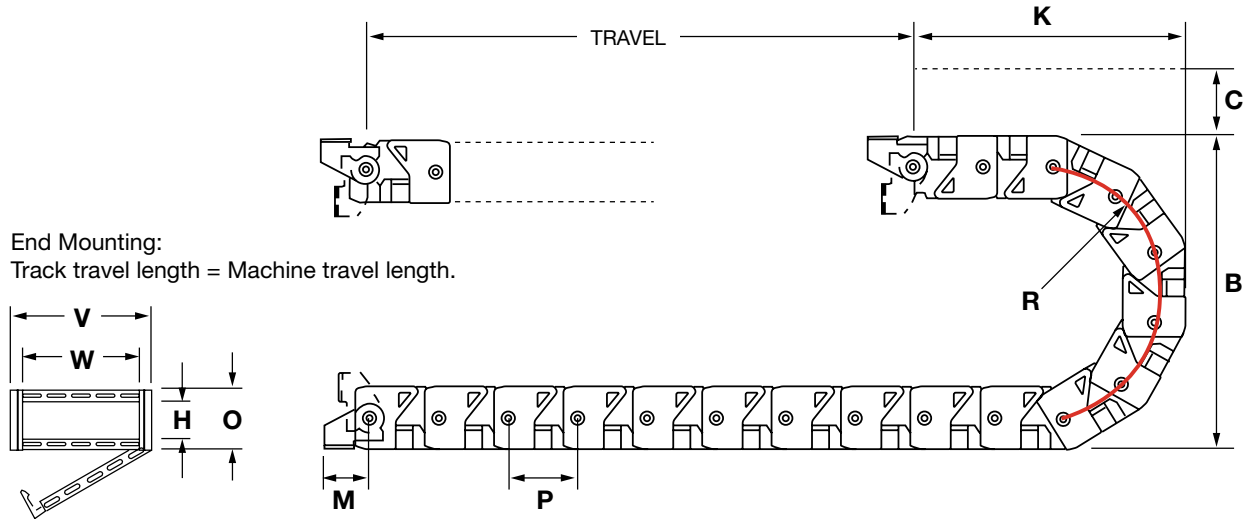

### CableTrak® Kit with Brackets

Catalog Number	Track Length (ft)	W Inner Width	H Inner Height	A Max Hose/Cab O.D.	B Max Component Width	V Outer Width	O Outer Height	R Bend Radius	B Bend Height	C Clearance	K Min Brkt to Bend	M Brkt to Pivot	P Pitch	L* Curve Length (ft)
HCT10114K**	4.0'	0.59"	0.75"	0.286"	0.531"	1.03"	1.00"	1.44"	3.86"	2.00"	5.68"	1.33"	1.250"	1.000'
HCT10219K**	4.0'	1.00"	0.75"	0.382"	0.900"	1.44"	1.00"	1.91"	4.82"	2.00"	5.41"	1.33"	1.250"	1.000'
HCT16119K	4.0'	1.50"	1.00"	0.382"	1.350"	2.12"	1.62"	1.91"	5.44"	3.00"	5.72"	1.19"	1.812"	1.000'
HCT16134K	4.5'	1.50"	1.00"	0.688"	1.350"	2.12"	1.62"	3.44"	8.50"	3.00"	7.85"	1.19"	1.812"	1.500'
HCT16219K	4.0'	2.28"	1.00"	0.328"	2.052"	2.91"	1.62"	1.91"	5.44"	3.00"	5.72"	1.19"	1.812"	1.000'
HCT16234K	4.5'	2.28"	1.00"	0.688"	2.052"	2.91"	1.62"	3.44"	8.50"	3.00"	7.85"	1.19"	1.812"	1.500'
HCT16334K	4.5'	3.08"	1.00"	0.688"	2.772"	3.70"	1.62"	3.44"	8.50"	3.00"	7.85"	1.19"	1.812"	1.500'
HCT16434K	4.5'	4.06"	1.00"	0.688"	3.654"	4.69"	1.62"	3.44"	8.50"	3.00"	7.85"	1.19"	1.812"	1.500'
HCT25134K	4.5'	2.60"	1.75"	0.680"	2.340"	3.70"	2.50"	3.40"	9.30"	3.00"	8.31"	1.75"	2.500"	1.500'
HCT25234K	4.5'	4.25"	1.75"	0.680"	3.825"	5.36"	2.50"	3.40"	9.30"	3.00"	8.31"	1.75"	2.500"	1.500'
HCT25247K	5.0'	4.25"	1.75"	0.956"	3.825"	5.36"	2.50"	4.78"	12.06"	3.00"	10.52"	1.75"	2.500"	2.000'
HCT25347K	5.0'	6.60"	1.75"	0.956"	5.940"	7.70"	2.50"	4.78"	12.06"	3.00"	10.52"	1.75"	2.500"	2.000'